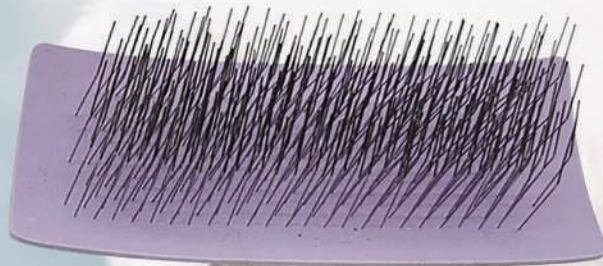

PINS RUBBER PAD CUSTOMIZATION

Suitable for The Most Hair Types Pets

Short Hair

Middle Hair

Long Hair

Pins diameter(mm)
0.22/ 0.25/0.27/0.35/0.4
Pins length(mm)
15/30

Pins degree
135-150 degree
Rubber Pad
hard and soft