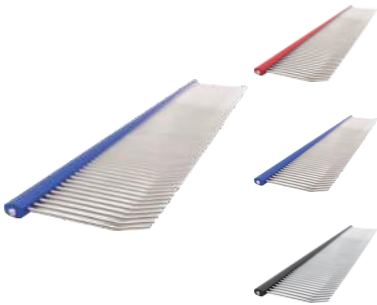

PR80290

Curved Needle Comb
Easy to open knots
Protective to pets' skin

开结梳毛更顺畅 弯针更具保护性
多种颜色可选 铝和铜材质都可制造

颜色/color custom
Size :All the sizes can be made