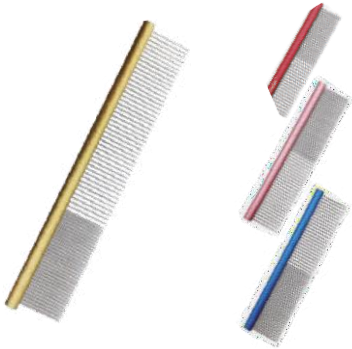

• Nail clipper

• 宠物刷子

• Pet brush

Care
for
pets
—

PR80197-199

Anti-static high-end pet comb
Aluminum alloy handle

圆弧面防静电铝合金手柄
1/2密 1/3密 不锈钢针头

颜色/color ● ● ● ● ● custom

S : 148*40mm (28mm)
M : 192*45mm (34mm)
L : 248*45mm (34mm)

PS80238-240

Anti static high-end pet comb
Smooth stainless steel needle tip

平面方柄防静电铝梳
1/2密、1/3密 短针

颜色/color ● ● ● ● ● custom

S : 146*34mm
M : 189*34mm
L : 246*34mm