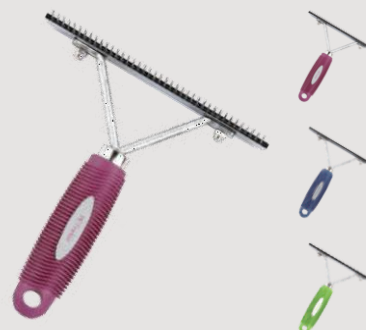

PR80050

Main material is ABS+TPR with TPR
anti-slip handle
Stainless steel needle
handle is available in many colors

主体ABS+TPR材料
TPR防滑波纹型手柄
不锈钢针 手柄多色可选

颜色/color ● ● ● custom

Size : 160*40*158mm