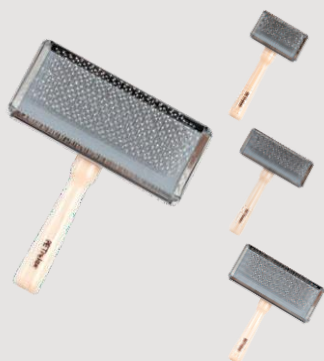

PR80031-1-34-1

Pet Sticker Brush (with dots)
Thickened rubber pad
Stainless steel pins in durable &
trim needling

加厚橡胶垫 多色可选
不锈钢植针 坚固耐用

颜色/color ● custom

S : 62*44*126mm L : 119*60*136mm
M : 89*45*122mm XL : 123*80*200mm