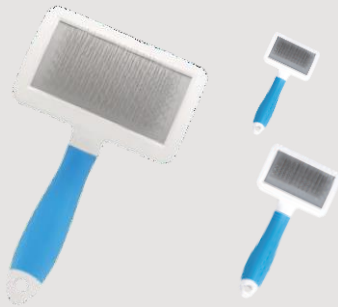

PR80102-104

Ultrasonic welding process
Mainbody ABS+TPR materials,
non-slip TPR plastic handle

超声波工艺焊接
ABS - TPR材料 TPR防滑手柄

颜色/color ● ● ● custom
S : 86*57*170mm
M : 106*65*180mm
L : 116*85*200mm