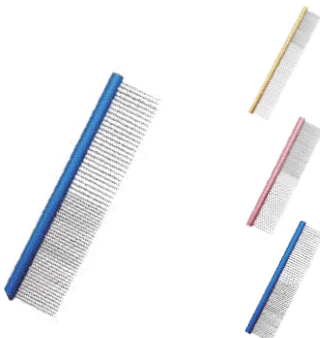

手工制作抛光铜柄
半密半疏 触感良好

颜色/color  custom
Size :165*37mm

PR80195

Pointed Tail Aluminum Comb
Ultra light aviation aluminum
alloy handle

防静电尖尾铝梳
超轻航空铝合金手柄

颜色/color  Custom
Size :185*25mm

PR80281

Electroplated Pointed Tail Copper Comb
Smoother and durable

电镀不锈钢针
表面光滑 经久耐用

颜色/color  custom
Size :185*25mm

CS80200

Pet Facial Comb
Small and light

铝合金手柄宠物面梳
小巧轻便

颜色/color  custom
Size :118*26mm

PR80220-222

Beech square wire brush (with dots)
Fine beech wood hand - polished
The top dots protect the skin

上好榉木 手工打磨
顶层圆珠 保护皮肤

颜色/color ● ● ● custom
S : 70*50*148mm
M : 95*50*148mm
L : 116*60*157mm

PR80235-237

Fine beech wood hand-polished
The top dots protect the skin

上好榉木 手工打磨
顶层圆珠 保护皮肤

颜色/color ● ● ● custom
S : 70*50*120mm
M : 97*64*168mm
L : 110*67*170mm