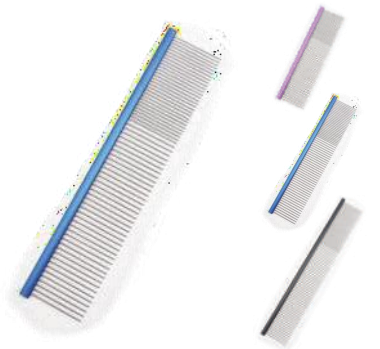

PS80241-244

Handmade polished cooper handle with sufficient material & good touch

手工抛光铜高端宠物梳
1/3密、1/4密、1/2密

颜色/color ● ● ● ● ● custom

S : 190*34mm (Needle 29MM, 45g)
S : 190*37mm (Needle 34MM, 44g)
M : 230*37mm (Needle 34MM, 55g)
L : 246*37mm (Needle 34MM, 65g)

CL80204-206

Anti-static high-end pet comb
Handle made of ultra-light aviation aluminum alloy
Stainless steel needle

弧面手柄防静电铝梳
1/2密、1/3密 长针

颜色/color ● ● ● ● ● custom

S : 146*40mm
M : 189*40mm
L : 246*40mm

PS80250/80252/80254